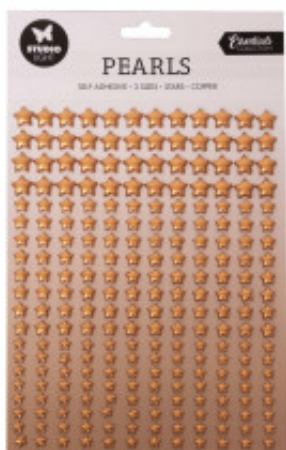

Copper Stars Essentials

Product Code: SL-ES-PEARL09
Availability: 1

Price: 5.95

Short Description

Self-adhesive Pearls

Description

Embellishments t.b.v. papier projecten zoals scrapbooking, kaarten maken of home deco.