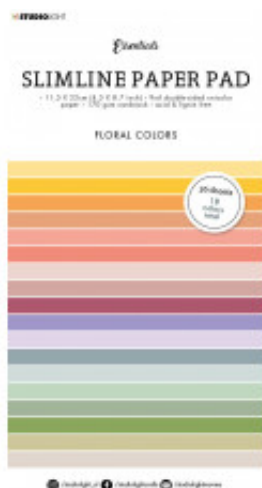

Floral Colors Slimline paper pad Studio Light

Product Code: SL-ES-PP33

Availability: 1

Price: 6.95

Short Description

11,5x22 cm (4.5x8.7 inch)

Description

Design papier t.b.v. papier projecten zoals scrapbooking, kaarten maken, bijbel journaling of home deco.

11,5x22 cm paper pad met 36 vellen papier in 18 kleuren.

Uitgever: Studio Light

Product Gallery

STANDARD

Essentials

SLIMLINE PAPER PAD

11.5 x 17.5 (24.5 x 43.7 cm) • 100 sheets • 100% recycled • acid-free

• 100% recycled
• 100% acid-free
• 100% recycled
© 2011 by www.essentialpaper.com